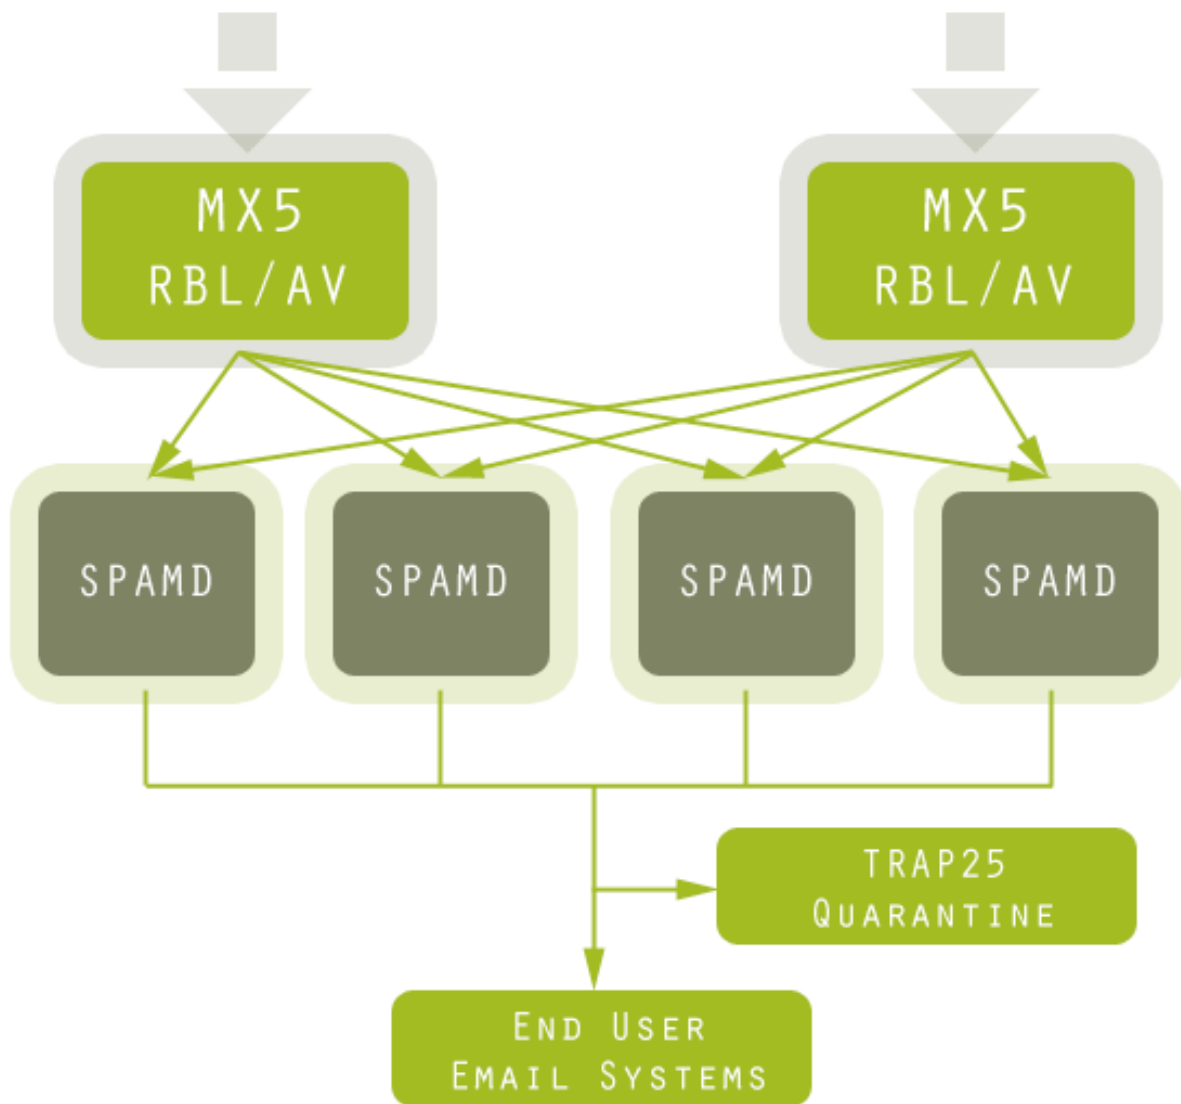

Office 631, 120 Bark St, Bolton BL1 2AX

Copyright ©2003 - 2010 3DPixel Ltd. Company #04721309 | Vat:876 4611 93

Trap25 Spam Protection

Powerful Spam Filtering & Anti-Virus

Making use of our custom-built anti-spam system codenamed Trap25, 3DPixel can offer you a massive reduction in the amount of spam your network receives.

Prevention of dictionary attacks, mailbombs, backscatter via a combination of validrcptto, nolisting, greylisting, Auto-whitelisting, RBL-blacklists and finally spamassassin with custom 3dpixel.net rules.

Reporting & Spam Release System

Blocked emails are displayed via an online interface. The domain / email administrator can log in and release emails to the original recipient, or indeed to the administrator first for investigation purposes or verification.