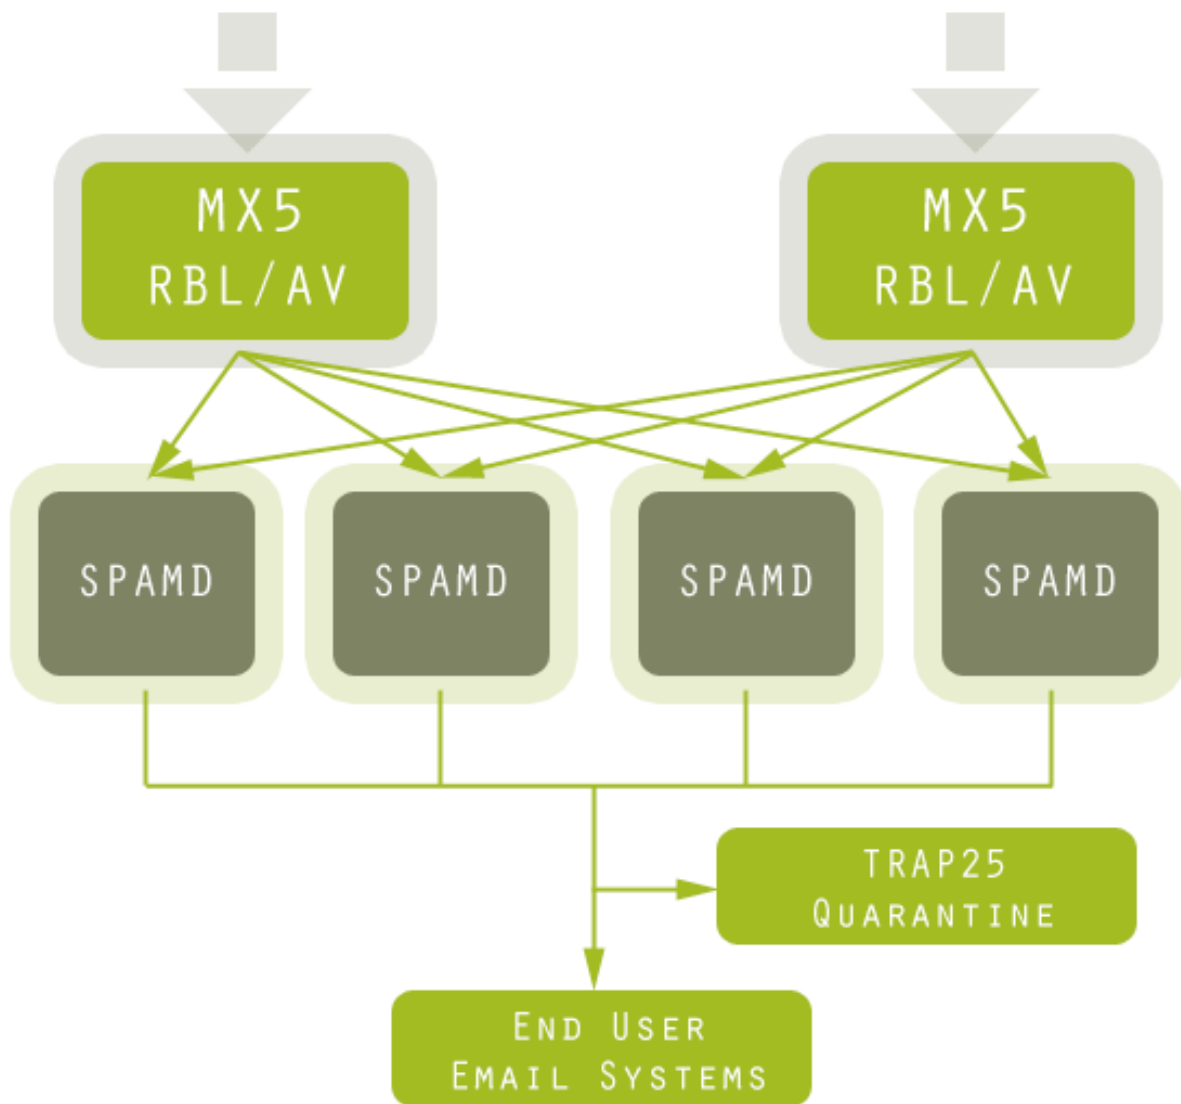

Reynolds House, Manchester Technopark, Manchester, M15 5RN

Trap25 Spam Protection

Powerful Spam Filtering & Anti-Virus

Making use of our custom-built anti-spam system codenamed Trap25, 3DPixel can offer you a massive reduction in the amount of spam your network receives.

Prevention of dictionary attacks, mailbombs, backscatter via a combination of validrcptto, nolisting, greylisting, Auto-whitelisting, RBL-blacklists and finally spamassassin with custom 3dpixel.net rules.

Changes to individual machine settings are NOT required.

Trap25 is an MX spam filter. This means that mail is intercepted before it reaches your network.

MX Backup

The nature of the Trap25 system means that the platform also acts as an MX backup for your network.