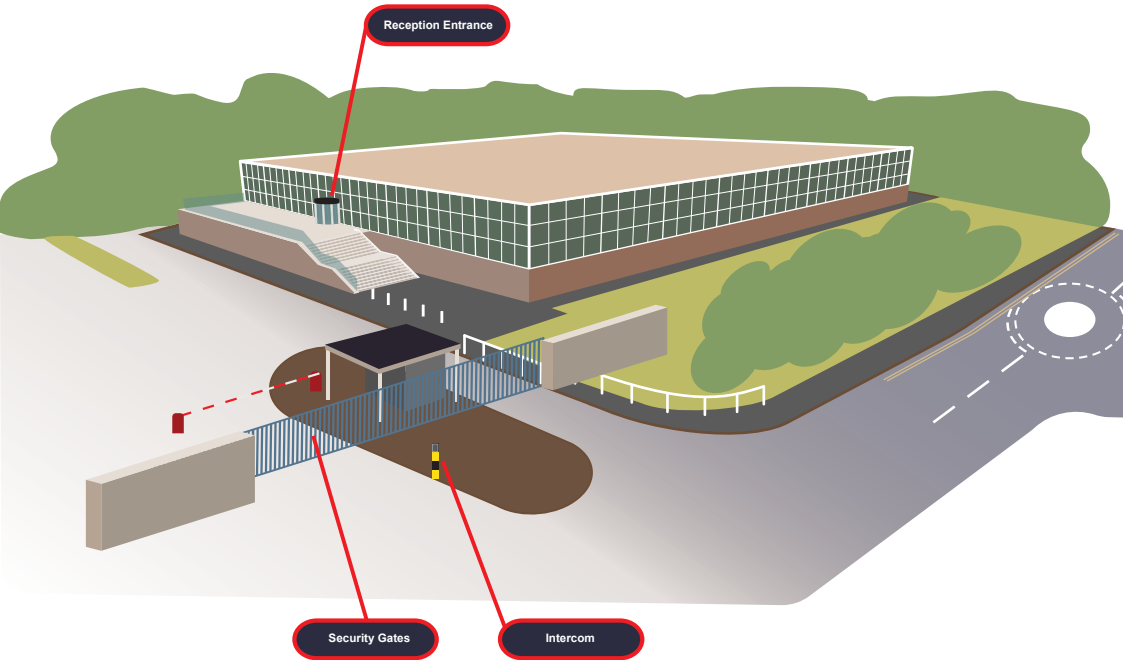

DIRECTIONS MAP

From the M5 (Example)

1. Come off M5 at Jct 16 and join A38 South
2. At the Aztec West roundabout, take the 3rd exit onto Park Ave, following signs to Aztec West Business Park.
3. At roundabout, take 3rd exit staying on Park Ave.
4. At roundabout, take 2nd exit staying on Park Ave.
5. Turn right onto 1120 Park Avenue
6. Take the first exit at the roundabout and you will see the Data Centre on the right.

**1120 Park Avenue, Aztec West,
Almondsbury, Bristol BS32 4SX**

Latitude 52.47732 / Longitude -1.87723
What3words:- ///serves.diary.enter

When you arrive

Entry Instructions

Upon arrival, please use the intercom to speak to the Security Office to confirm your name. Security will then open the security gates to provide access. Parking is on your left as you enter. Make your way to the reception entrance via the stairs and your ID will be checked before building access is granted.