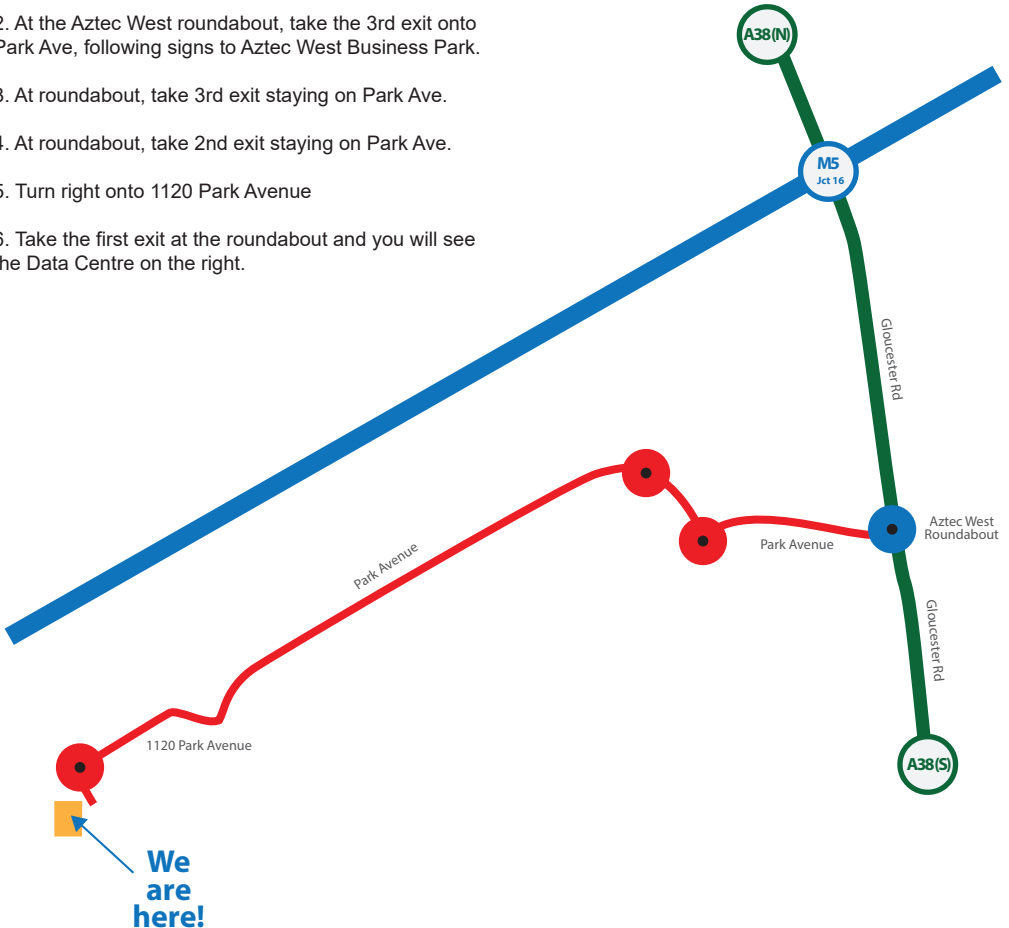

DIRECTIONS MAP

From the M5 (Example)

1. Come off M5 at Jct 16 and join A38 South
2. At the Aztec West roundabout, take the 3rd exit onto Park Ave, following signs to Aztec West Business Park.
3. At roundabout, take 3rd exit staying on Park Ave.
4. At roundabout, take 2nd exit staying on Park Ave.
5. Turn right onto 1120 Park Avenue
6. Take the first exit at the roundabout and you will see the Data Centre on the right.

**1120 Park Avenue, Aztec West,
Almondsbury, Bristol BS32 4SX**

Latitude 52.47732 / Longitude -1.87723
What3words:- ///serves.diary.enter

When you arrive

Entry Instructions

Upon arrival, please use the intercom to speak to the Security Office to confirm your name. Security will then open the security gates to provide access. Parking is on your left as you enter. Make your way to the reception entrance via the stairs and your ID will be checked before building access is granted.